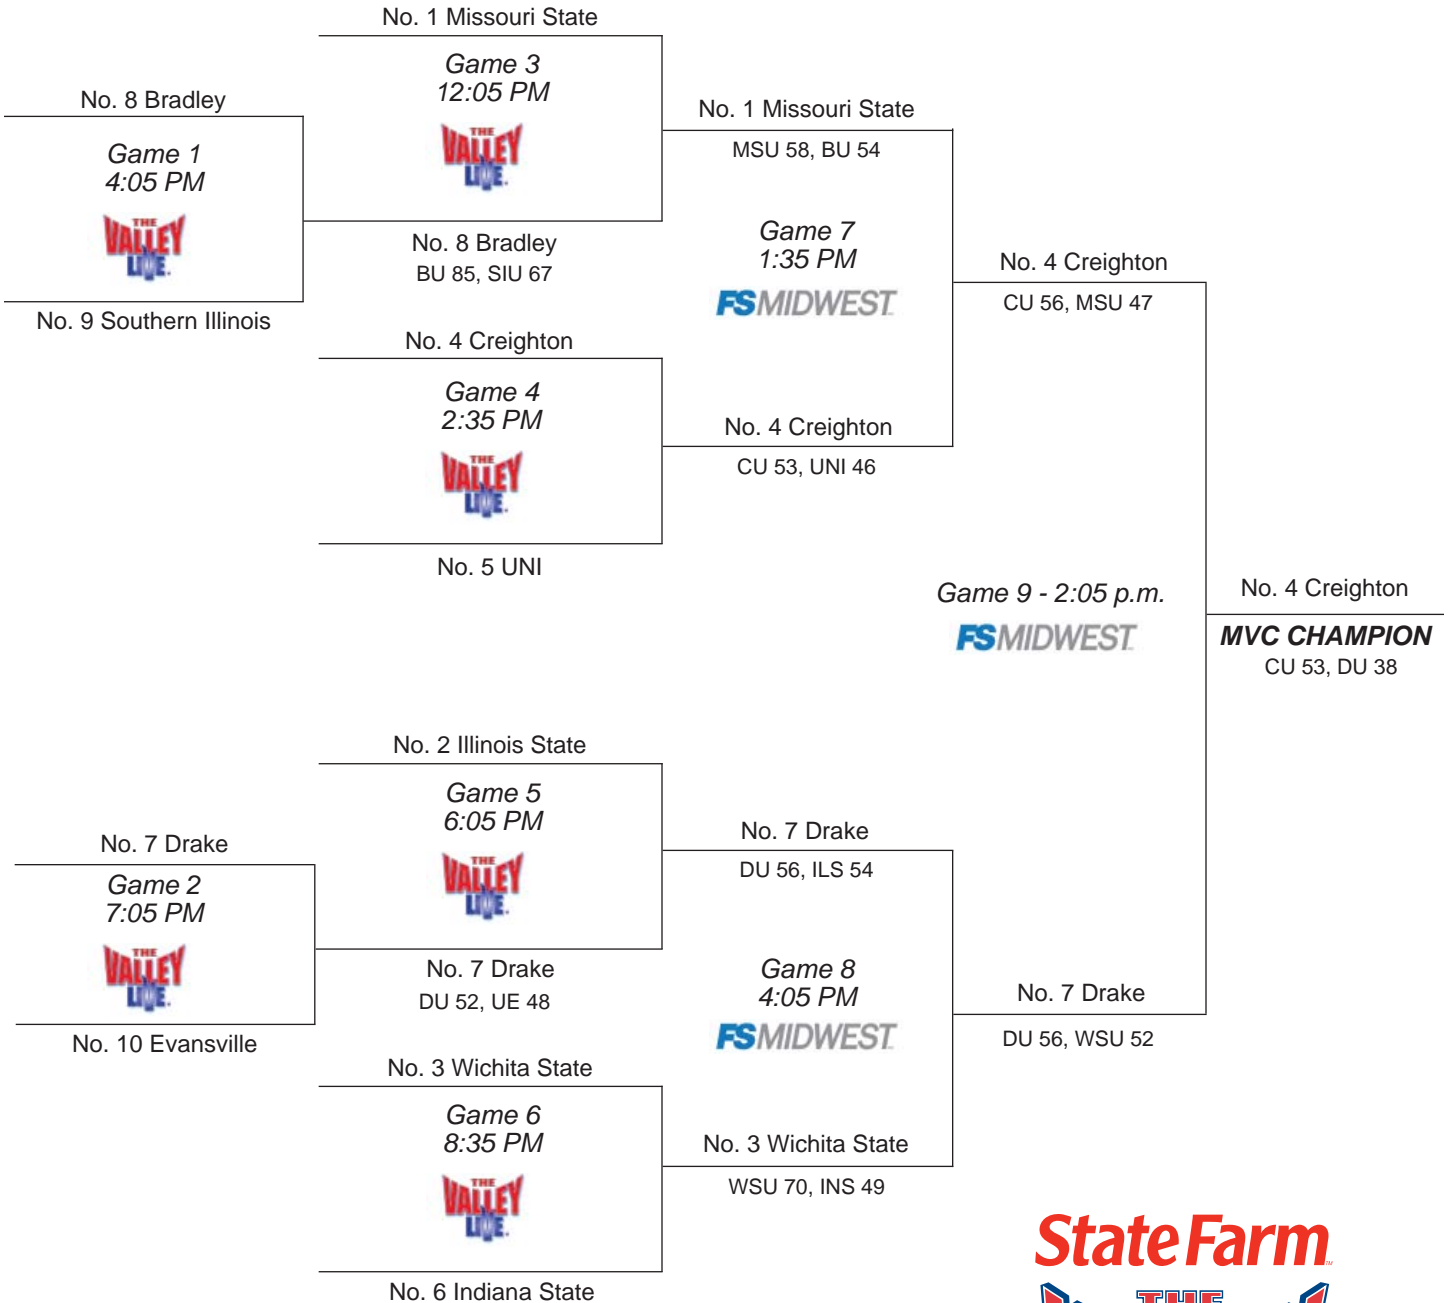

State Farm Missouri Valley Conference Women's Basketball Tournament St. Charles, Mo. • March 8-11, 2012 The Family Arena

Thursday, March 8

Friday, March 9

Saturday, March 10

Sunday, March 11

MVC CHAMPION
CU 53, DU 38