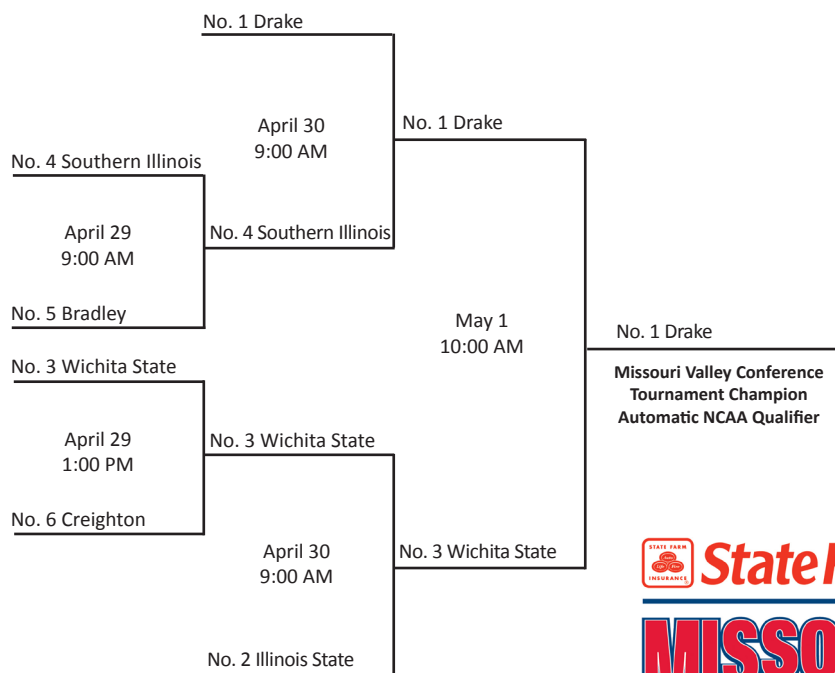

2011 State Farm Missouri Valley Conference Men's & Women's Tennis Championship

April 29 - May 1 • St. Louis, Mo. • Southern Illinois University, host

Dwight Davis Tennis Center

MEN'S BRACKET

WOMEN'S BRACKET

Final Regular-Season Standings

MEN

	MVC		Overall	
	W	L	W	L
Drake	5	0	19	2
Illinois State	4	1	15	7
Wichita State	3	2	11	8
Southern Illinois	2	3	10	7
Bradley	1	4	14	11
Creighton	0	5	7	9

WOMEN

	MVC		Overall	
	W	L	W	L
Wichita State	7	0	11	5
Northern Iowa	6	1	9	5
Drake	4	3	13	9
Evansville	4	3	12	7
Southern Illinois	3	4	11	12
Illinois State	3	4	7	12
Creighton	1	6	11	10
Bradley	0	7	3	19