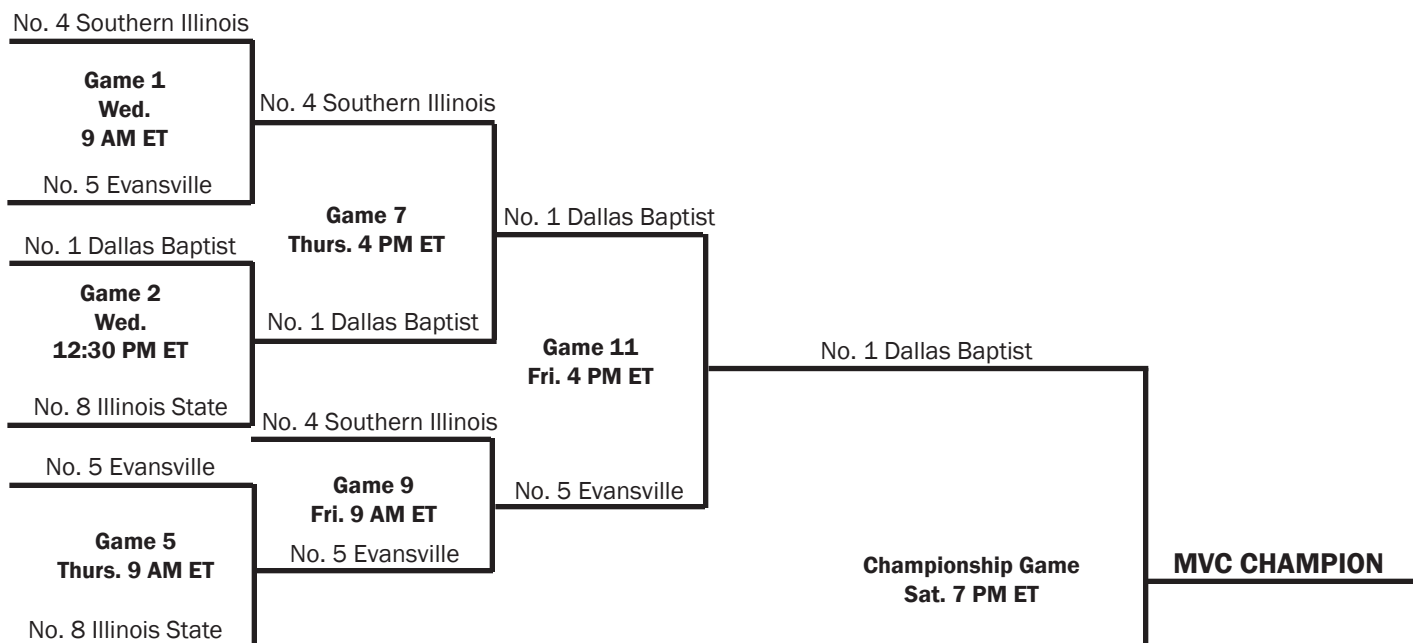

2016 MISSOURI VALLEY CONFERENCE BASEBALL CHAMPIONSHIP

MAY 25 - 28 • BOB WARN FIELD • TERRE HAUTE, IND.

BRACKET A

BRACKET B

- * Game 13 will be necessary if the winner of Game 9 also wins Game 11.
- ** Game 14 will be necessary if the winner of Game 10 also wins Game 12.
- # If Game 13 is not necessary, Game 14 will remain at the originally scheduled time.

As the tournament host, Indiana State will play the 7:30 p.m. game on the first day of the tournament. Subsequent game times shall follow the natural flow of the bracket. All times are listed as Eastern (ET).

First Round Pairings:

| | |
|-------------------------------------|-------------------------------------|
| BRACKET A (SEEDS 1, 4, 5, 8) | BRACKET B (SEEDS 2, 3, 6, 7) |
| Seed 1 vs. Seed 8 | Seed 2 vs. Seed 7 |
| Seed 4 vs. Seed 5 | Seed 3 vs. Seed 6 |