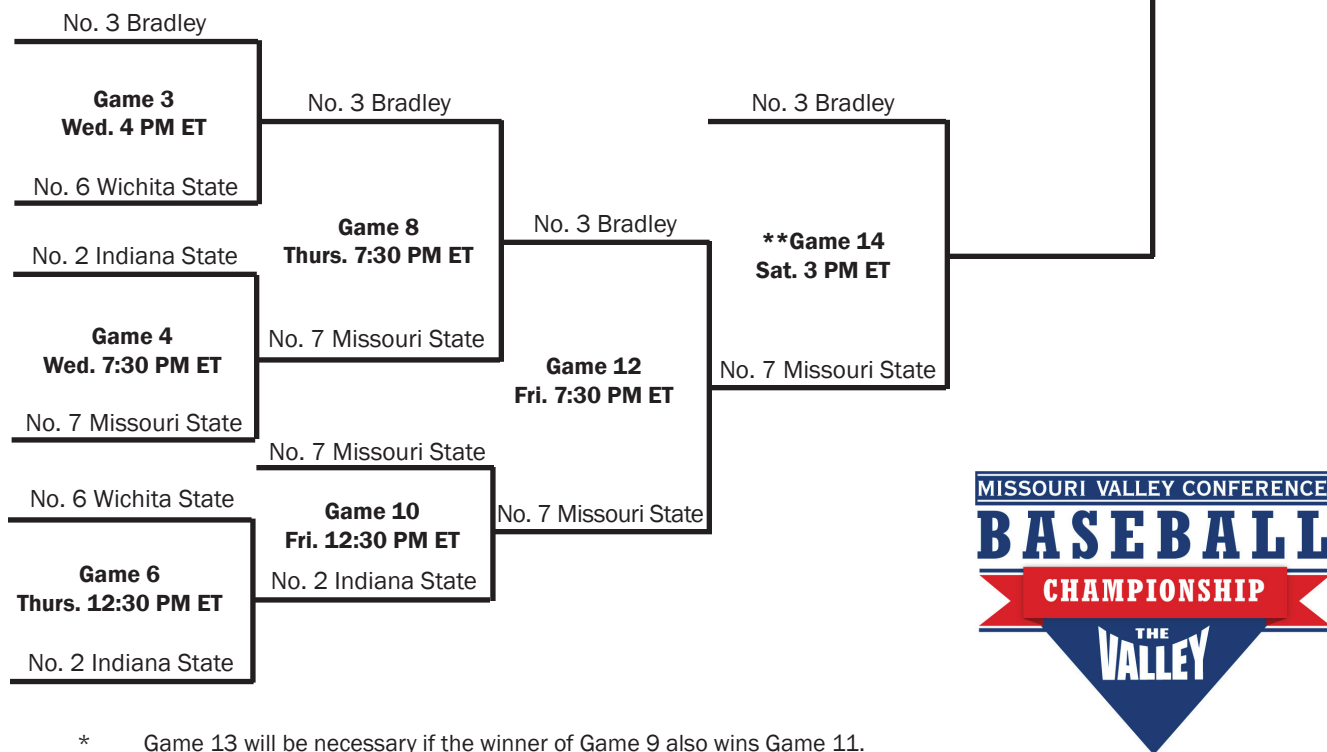

2016 MISSOURI VALLEY CONFERENCE BASEBALL CHAMPIONSHIP

MAY 25 - 28 • BOB WARN FIELD • TERRE HAUTE, IND.

BRACKET A

BRACKET B

- * Game 13 will be necessary if the winner of Game 9 also wins Game 11.
- ** Game 14 will be necessary if the winner of Game 10 also wins Game 12.
- # If Game 13 is not necessary, Game 14 will remain at the originally scheduled time.

As the tournament host, Indiana State will play the 7:30 p.m. game on the first day of the tournament. Subsequent game times shall follow the natural flow of the bracket. All times are listed as Eastern (ET).

First Round Pairings:

| | |
|-------------------------------------|-------------------------------------|
| BRACKET A (SEEDS 1, 4, 5, 8) | BRACKET B (SEEDS 2, 3, 6, 7) |
| Seed 1 vs. Seed 8 | Seed 2 vs. Seed 7 |
| Seed 4 vs. Seed 5 | Seed 3 vs. Seed 6 |