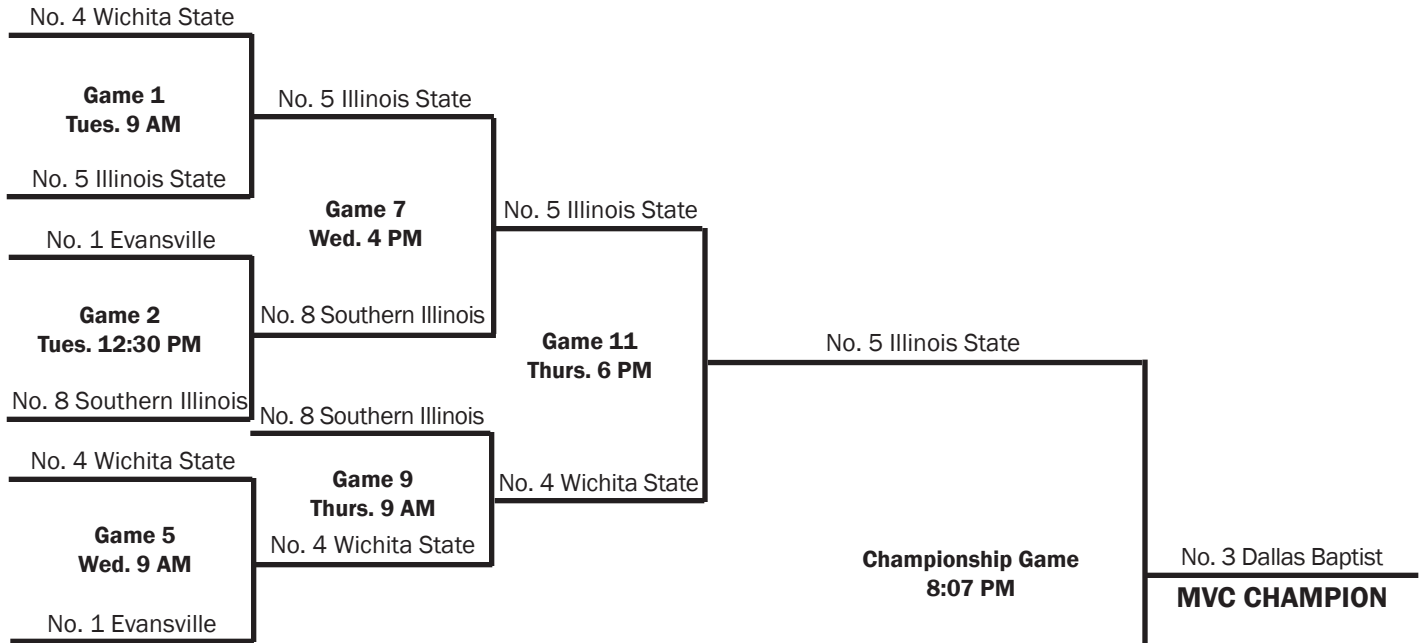

# 2014 MISSOURI VALLEY CONFERENCE BASEBALL CHAMPIONSHIP

**MAY 20 - 24 • BOB WARN FIELD • TERRE HAUTE, IND.**

---

## BRACKET A

## BRACKET B

- \*\* Game 13 will be necessary if the winner of Game 9 also wins Game 11.
- \*\* Game 14 will be necessary if the winner of Game 10 also wins Game 12.
- # If Game 13 is not necessary, Game 14 will remain at the originally scheduled time.

As the tournament host, Indiana State will play the 7:30 p.m. game on the first day of the tournament. Subsequent game times shall follow the natural flow of the bracket. All times are listed as Eastern Time (ET).