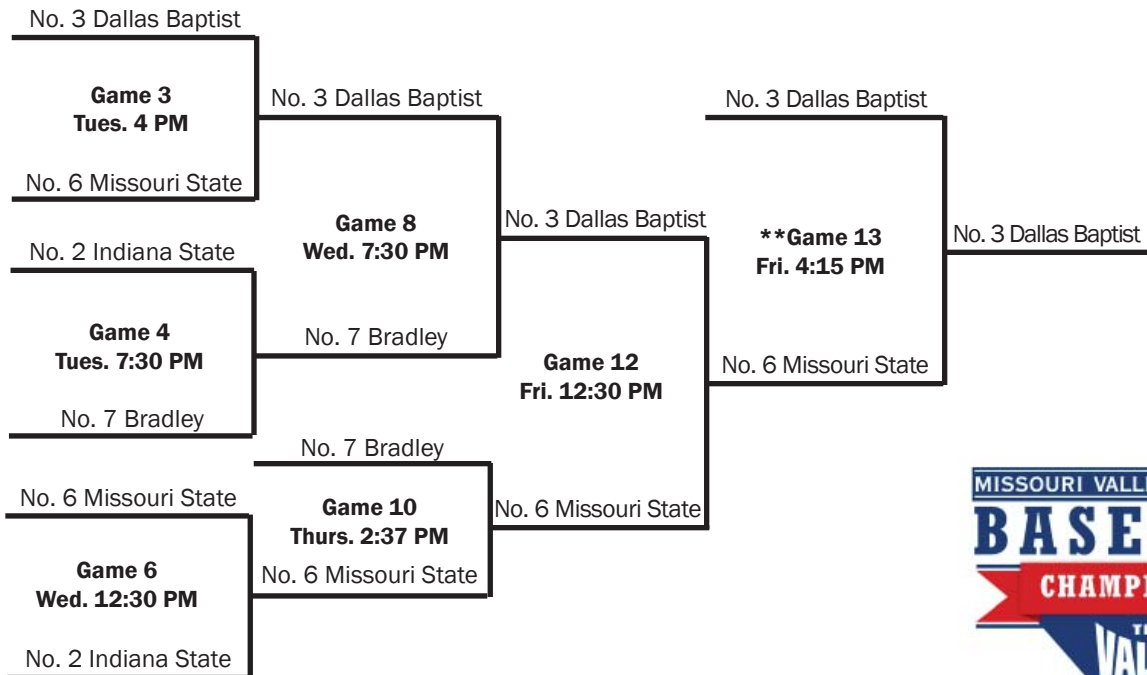

# 2014 MISSOURI VALLEY CONFERENCE BASEBALL CHAMPIONSHIP

**MAY 20 - 24 • BOB WARN FIELD • TERRE HAUTE, IND.**

---

## BRACKET A

## BRACKET B

- \*\* Game 13 will be necessary if the winner of Game 9 also wins Game 11.
- \*\* Game 14 will be necessary if the winner of Game 10 also wins Game 12.
- # If Game 13 is not necessary, Game 14 will remain at the originally scheduled time.

As the tournament host, Indiana State will play the 7:30 p.m. game on the first day of the tournament. Subsequent game times shall follow the natural flow of the bracket. All times are listed as Eastern Time (ET).