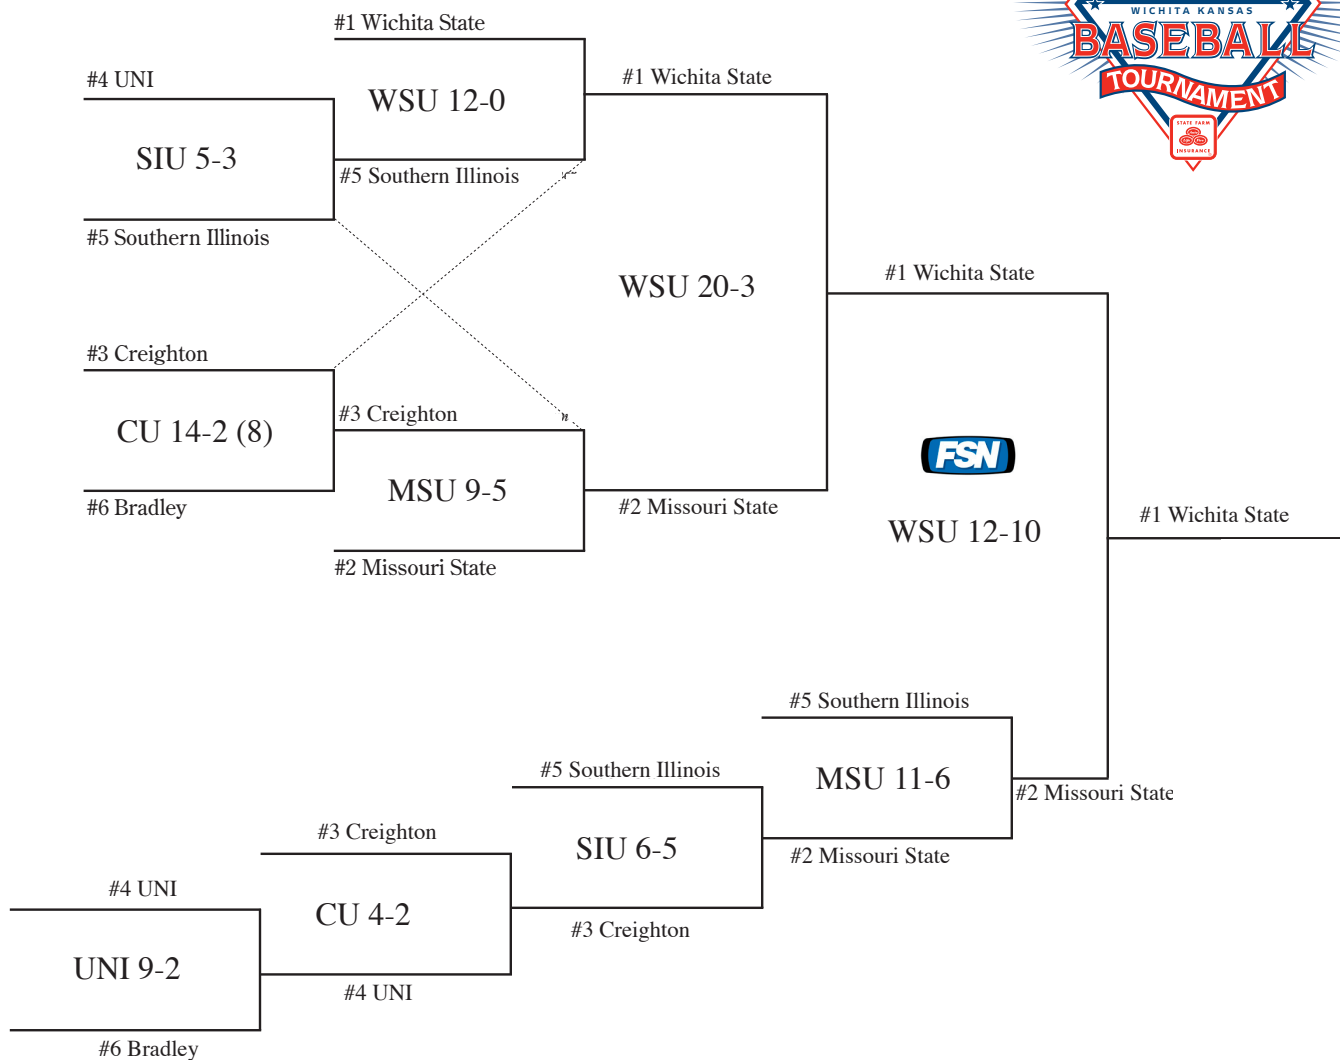

2008 STATE FARM MISSOURI VALLEY CONFERENCE BASEBALL TOURNAMENT

May 21-24, 2008 • Wichita, Kansas
Host: Wichita State University

BRACKET NOTES:

*The No. 1 seed will play the lowest seed to advance from Wednesday's first-round tournament games while the No. 2 seed will play the highest seed advancing from first-round play.

#Championship game(s) on Saturday will be televised live on FSN Midwest, Comcast Sportsnet, Fox College Sports and Metro Sports Kansas City.

All times CST